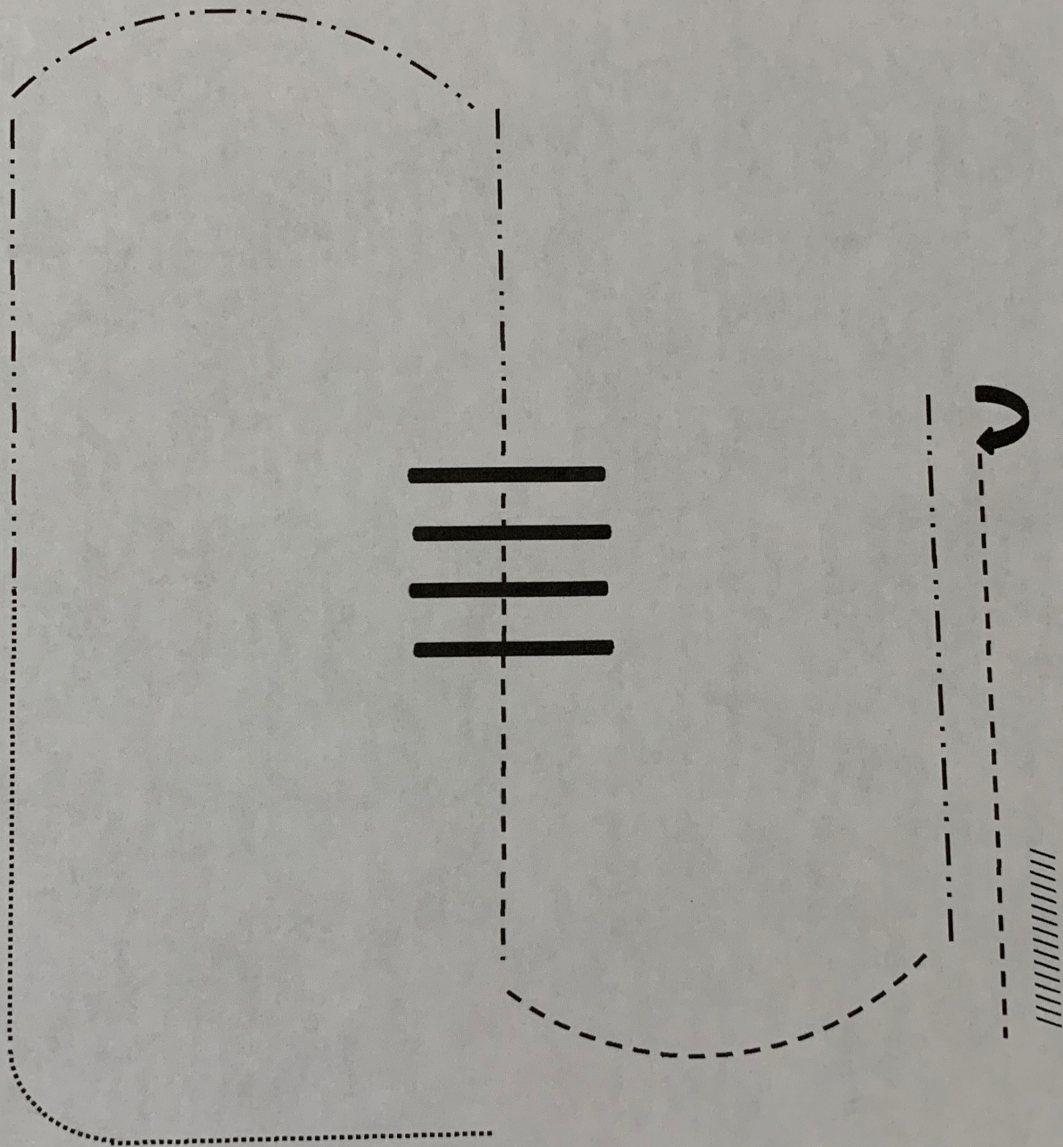

### RANCH RIDING Walk Trot

Pattern # 8

USE ONLY 1/2 OF THE ARENA

start

- 1 WALK
- 2 EXTENDED TROT
- 3 TROT over 4 RAILS
- 4 TROT

- 5 EXTENDED TROT
- 6 180 RIGHT
- 7 TROT
- 8 STOP & BACK