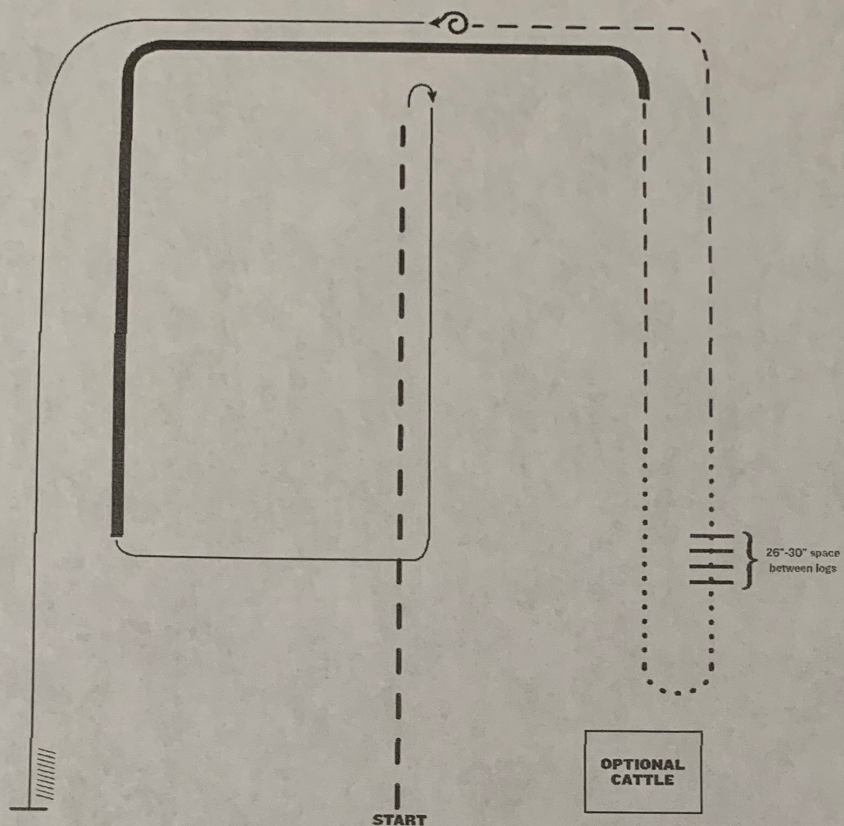

SHRC 9/10/23

ALL WTC

Ranch Patterns

RANCH RIDING - PATTERN 15

1. Extended trot
2. Stop, rollback right
3. Lope right lead
4. Extended lope (right lead)
5. Trot
6. Walk
7. Walk over logs
8. Walk
9. Trot
10. Stop, 360 left
11. Lope left lead
12. Stop and back

Note: The drawn description of this pattern is only intended for the general depiction of the pattern. Exhibitors should utilize the arena space to best exhibit their horses.