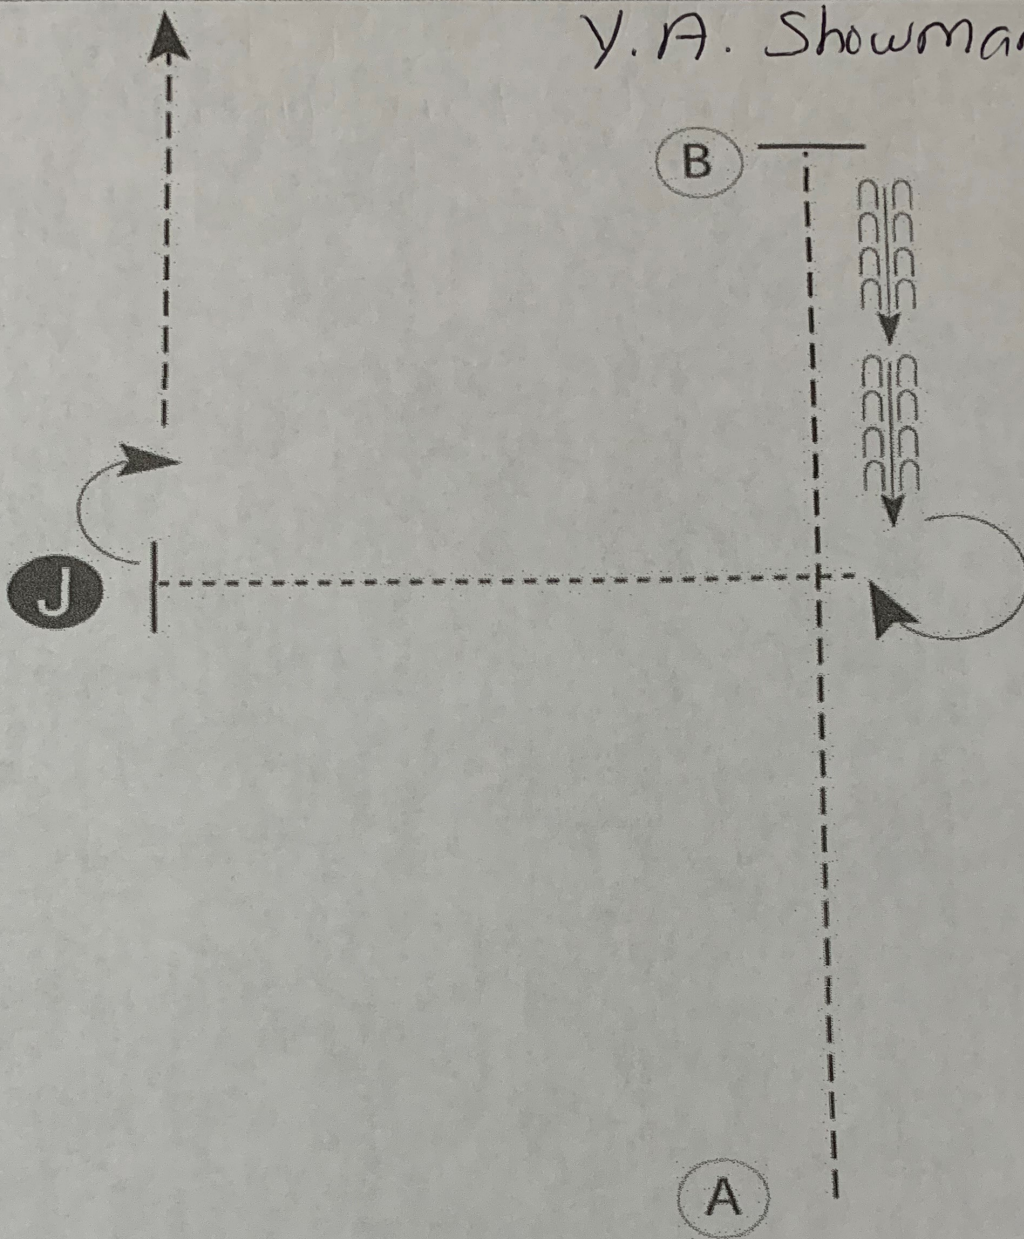

SHRC 9/10/23

V.A. Showman Ship

1. Trot A to B.
2. Stop at B.
3. Back halfway to A.
4. Perform a 270 degree turn .
5. Walk to the judge, stop and set up for inspection.
6. When dismissed, perform a 90 degree turn and trot away from judge.

Walk	-----
Trot	- - - - -
Back	←
Marker	(B)
Judge	(J)

Follow the instructions of your ring steward.