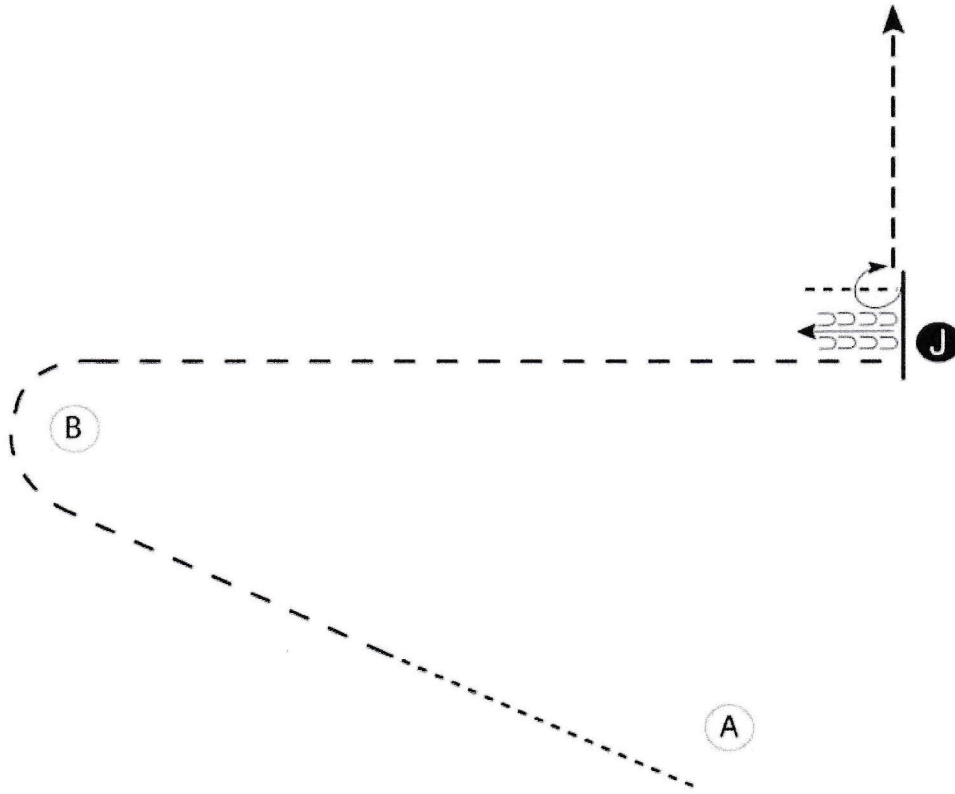

Silver Heels Riding Club

5/12/2024

All showmanship

www.HorseShowPatterns.com

www.HorseShowPatterns.com

1. Begin at A. Walk halfway to B
2. Trot to and around B to the Judge
3. Stop and back one horse length
4. Walk to the Judge and set up for inspection
5. When dismissed perform a 270 degree turn and trot to the line-up

Walk -----
Trot - - - - -
Back ← [Backward Trot Symbol]
Marker ○ B
Judge ● J