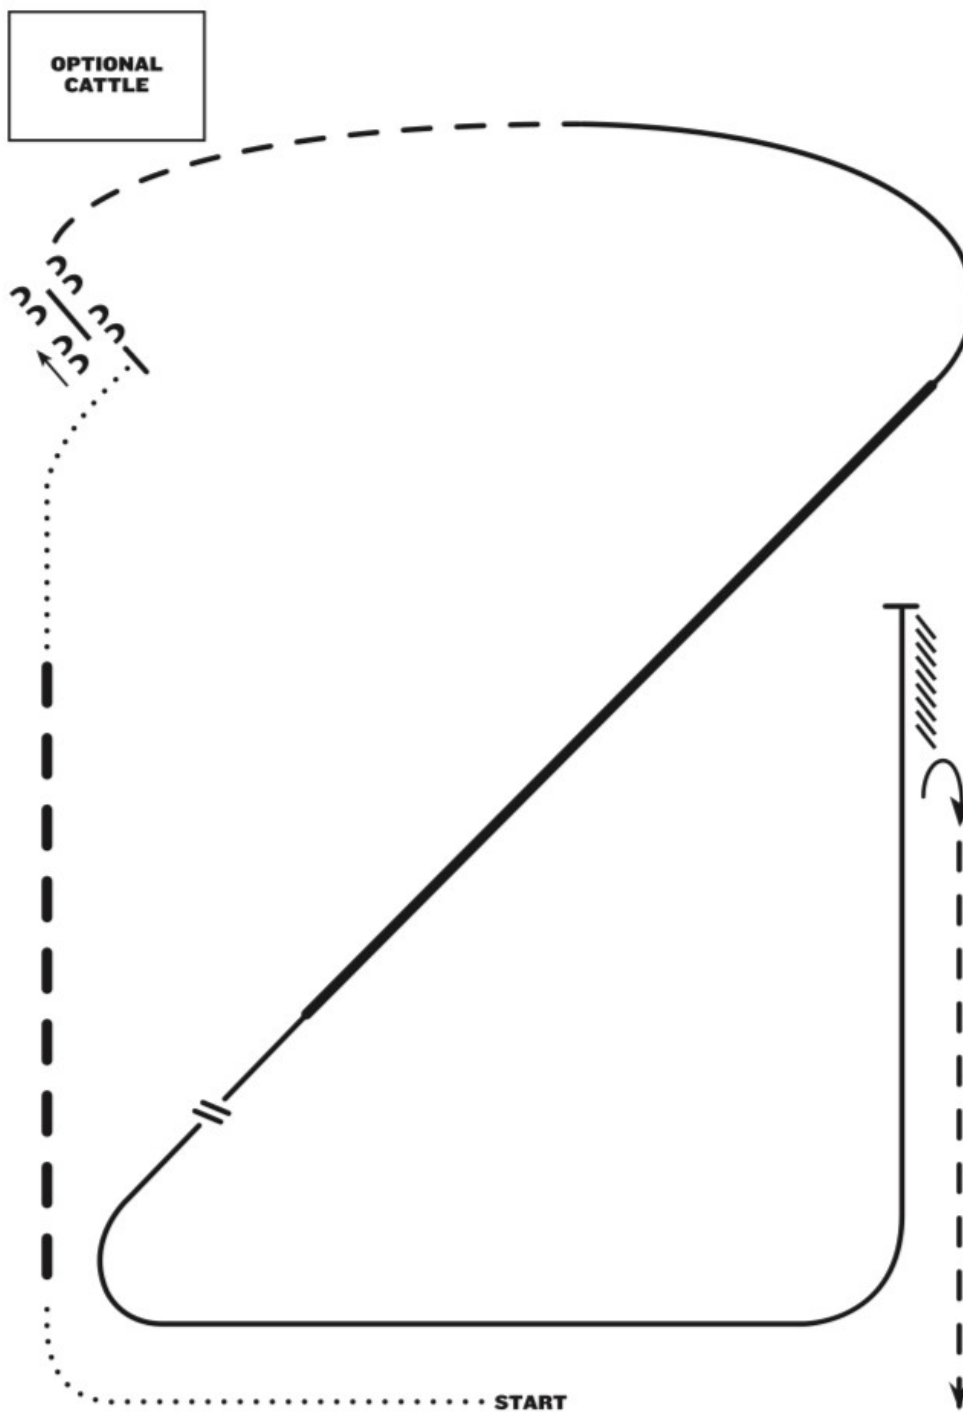

RANCH RIDING - PATTERN 10

LEGEND

.....	Walk
.....	Extended Walk
- - -	Trot
- - -	Extended Trot
— — —	Lope
— — —	Extended Lope
//////	Back
//	Lead Change

1. Walk
2. Extended trot
3. Walk
4. Stop, side pass left over log
5. Trot
6. Lope right lead
7. Extended lope right lead
8. Collect lope and change leads (simple or flying)
9. Lope left lead
10. Stop and back
11. 1/2 turn right
12. Trot

Note: The drawn description of this pattern is only intended for the general depiction of the pattern. Exhibitors should utilize the arena space to best exhibit their horses.